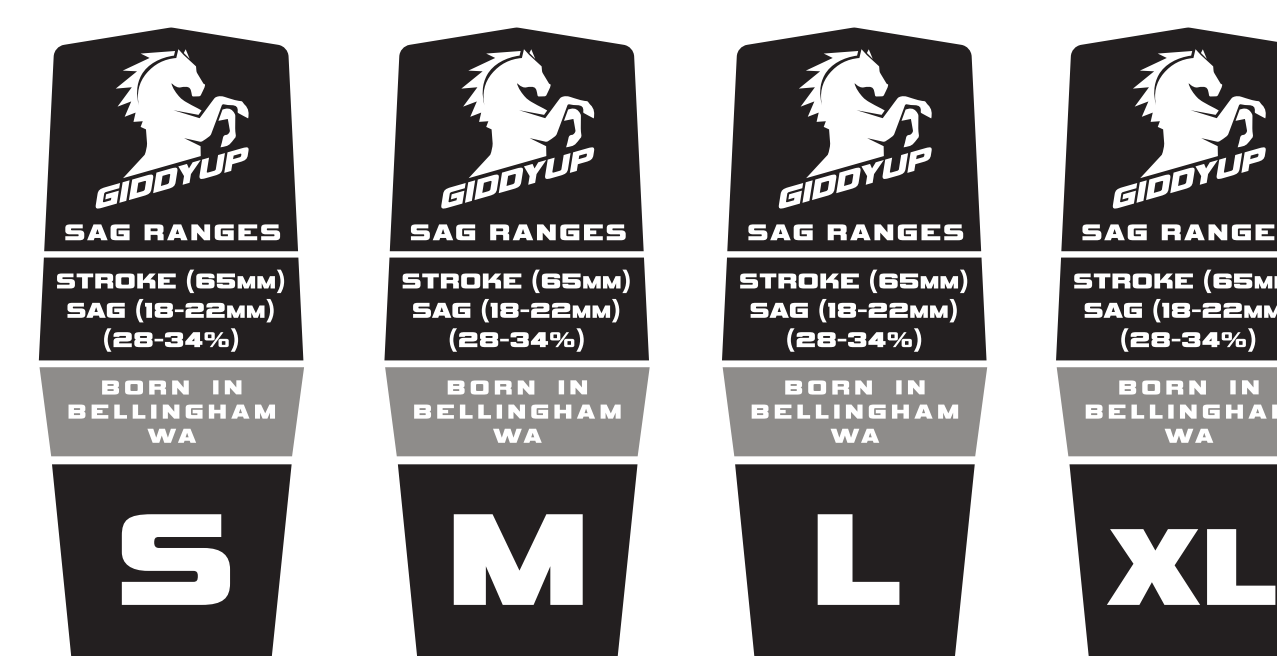

*SIZE SPECIFIC ST DECALS